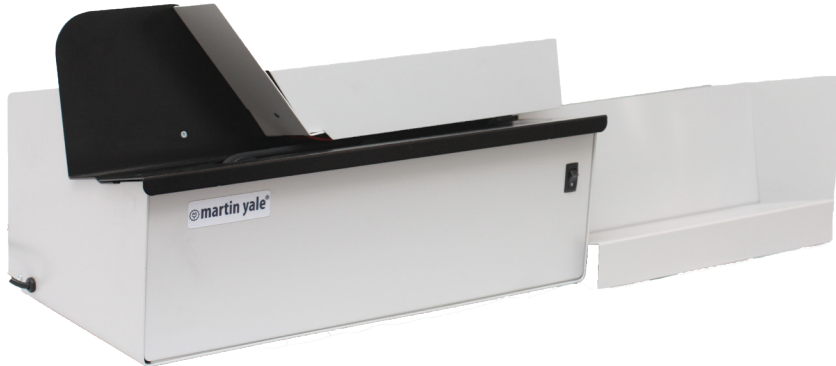

# 62001 Letter Opener

Opens envelopes up to 1/4" thick

Blades fully enclosed to protect fingers

- Largest letter opener, ideal for large businesses and mailrooms
- Blades fully enclosed to protect fingers
- Automatically feeds, opens and collects a stack of envelopes
- Operates at a speed of up to 17,500 envelopes per hour
- Accepts a 6" tall stack of envelopes
- Accommodates a wide variety of envelopes
- Opens envelopes up to 1/4" thick
- Adjustable cutting width allows scrap size to be adjusted from 1/16" to 3/16"
- Comes with removable receiving tray to keep scraps apart from opened envelopes

### SPECIFICATIONS:

Model No.:	62001
Benchmark Speed: (envelopes/hour)	17,500
Thickness of envelope: (inch/mm)	1/4" 6.35
Height of envelope stack:	6"
Automatic Paper Feed	Yes
Cut width: (inch/mm)	1/32" to 3/16" .8 to 4.8 mm
Electrical: (volt)	115/230
Dimensions: (W x D x H approx inch/mm)	35.5 x 10.63 x 12.13 902 x 270 x 308
Weight: (approx. ounces/lbs.)	41 lbs.